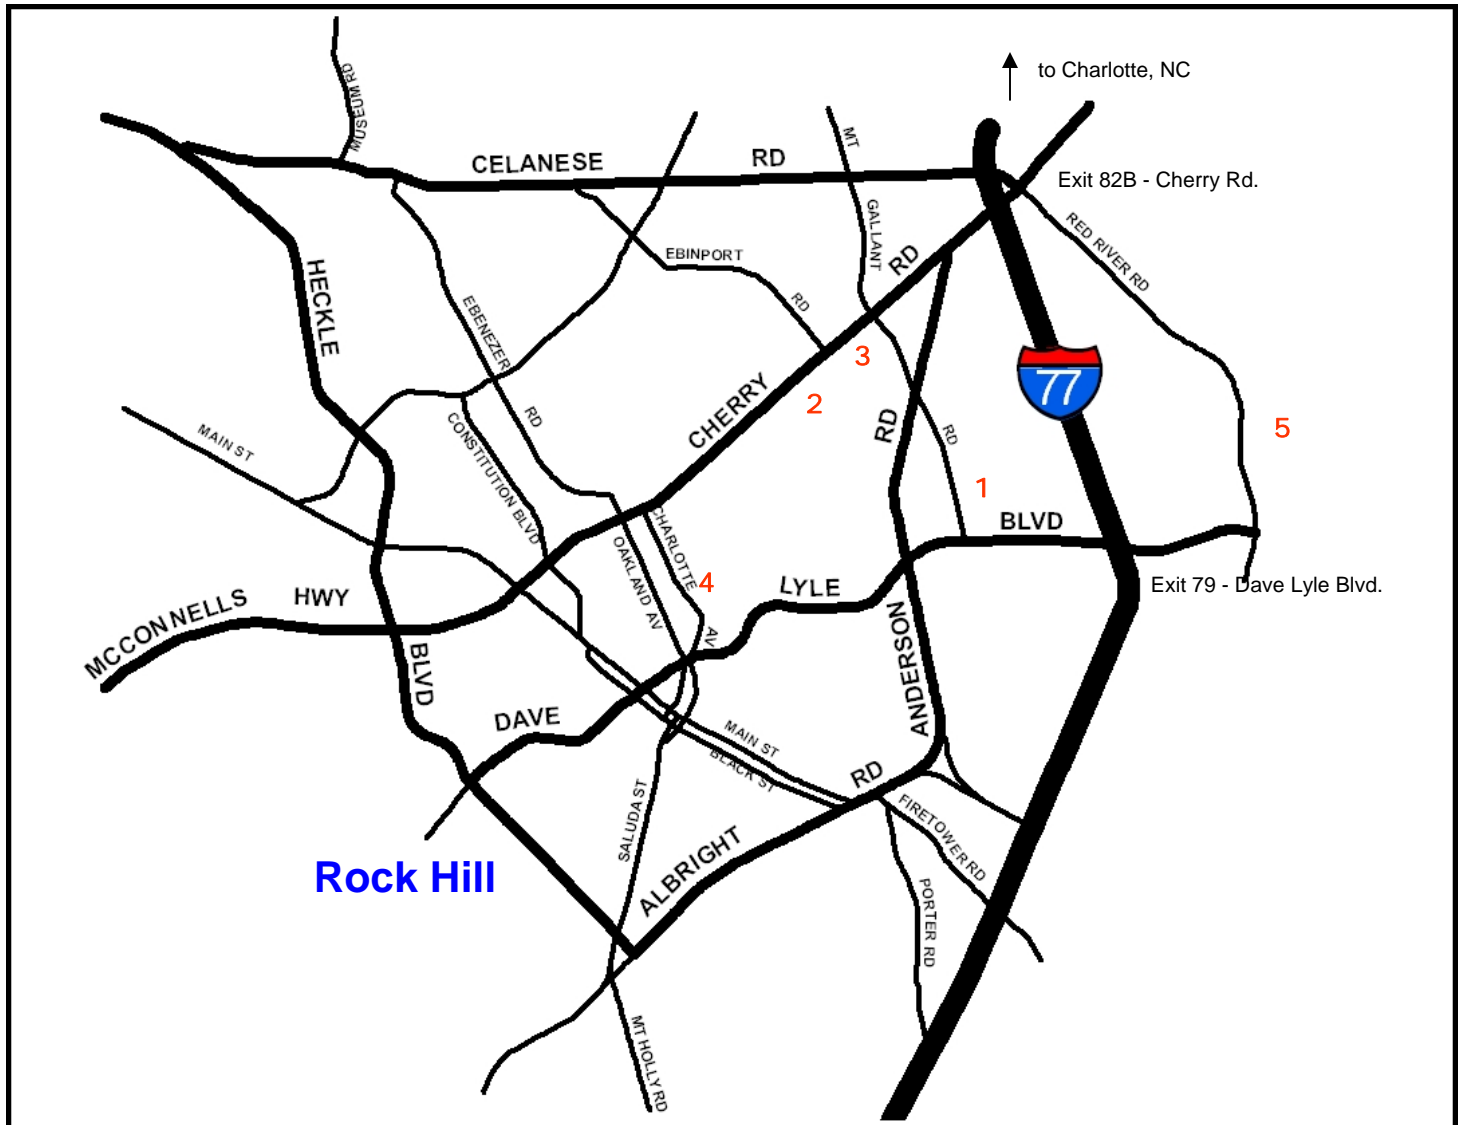

Major Facility Map

updated 3/18/09

PARKS, RECREATION & TOURISM

Rock Hill Parks, Recreation & Tourism has sports complexes, parks, and recreation centers which offer a variety of recreational activities for the citizens of Rock Hill and visitors. Rock Hill is located on I-77 just below Charlotte, NC. The following map includes some of our larger parks. For details about each facility and for a complete listing of all city park locations, return to www.rockhillrocks.com and go to the Facilities menu. We look forward to your visit.

- 4 Glencairn Garden**
725 Crest St.
(corner of Charlotte Ave. and Crest St.)
803-329-5620
- 5 River Park**
Red River Road at Quality Circle
(803) 329-5620